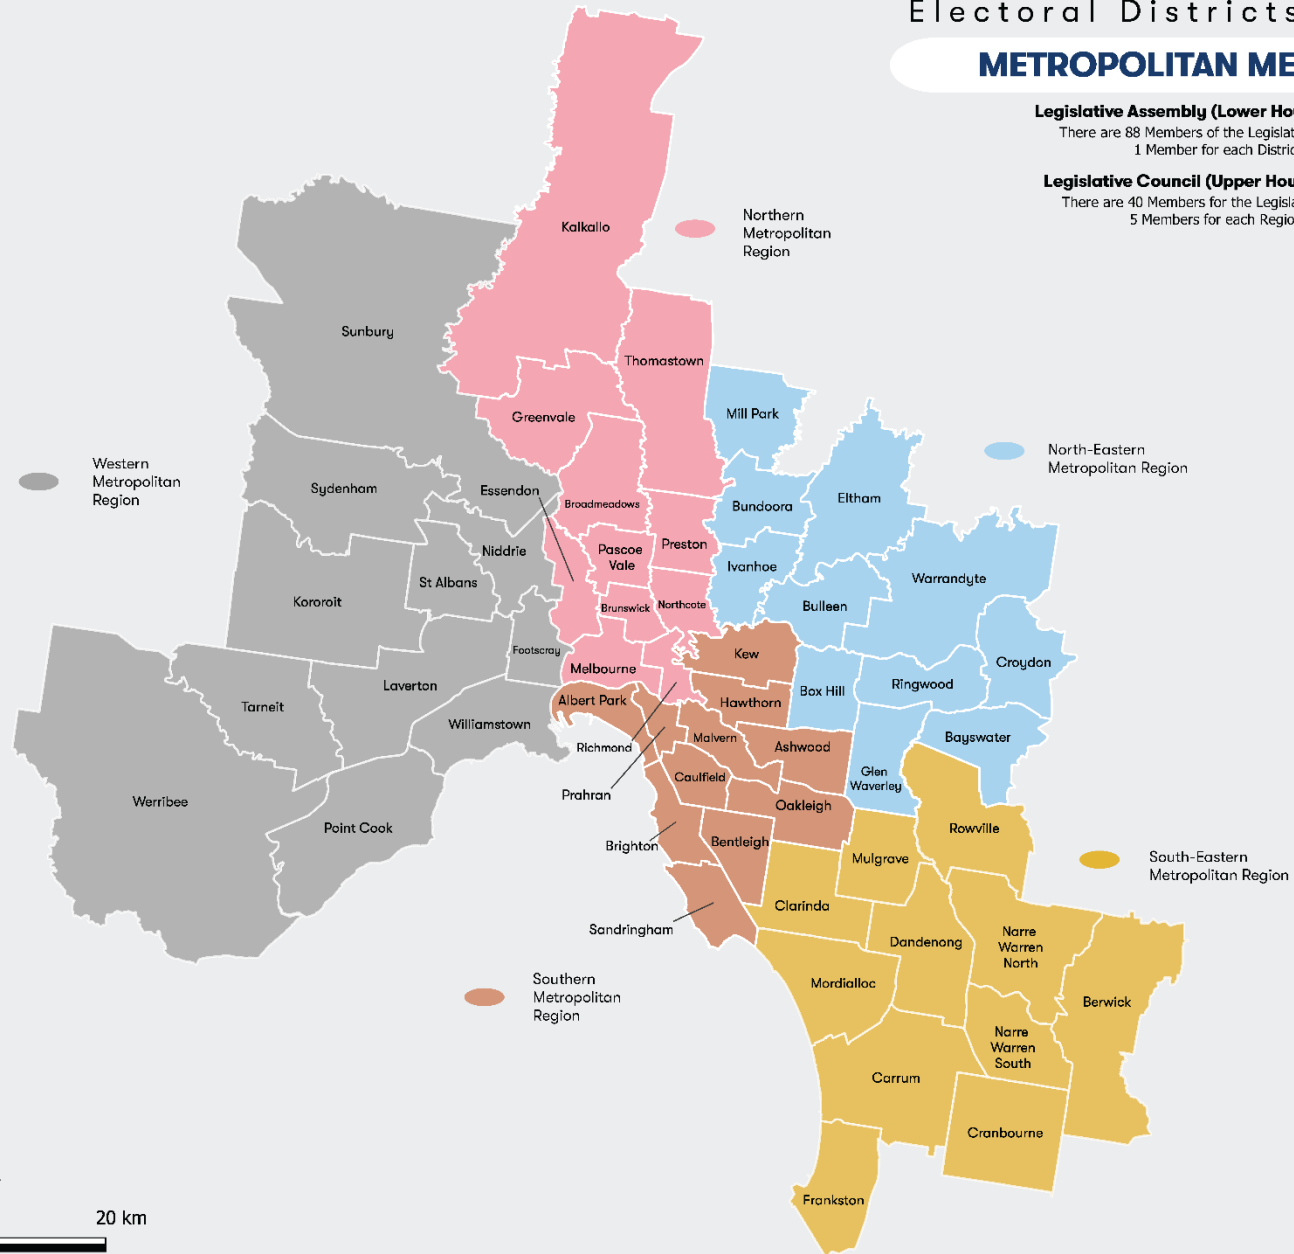

Electoral Districts & Regions

METROPOLITAN MELBOURNE

Legislative Assembly (Lower House) Districts

There are 88 Members of the Legislative Assembly
1 Member for each District

Legislative Council (Upper House) Regions

There are 40 Members for the Legislative Council
5 Members for each Region